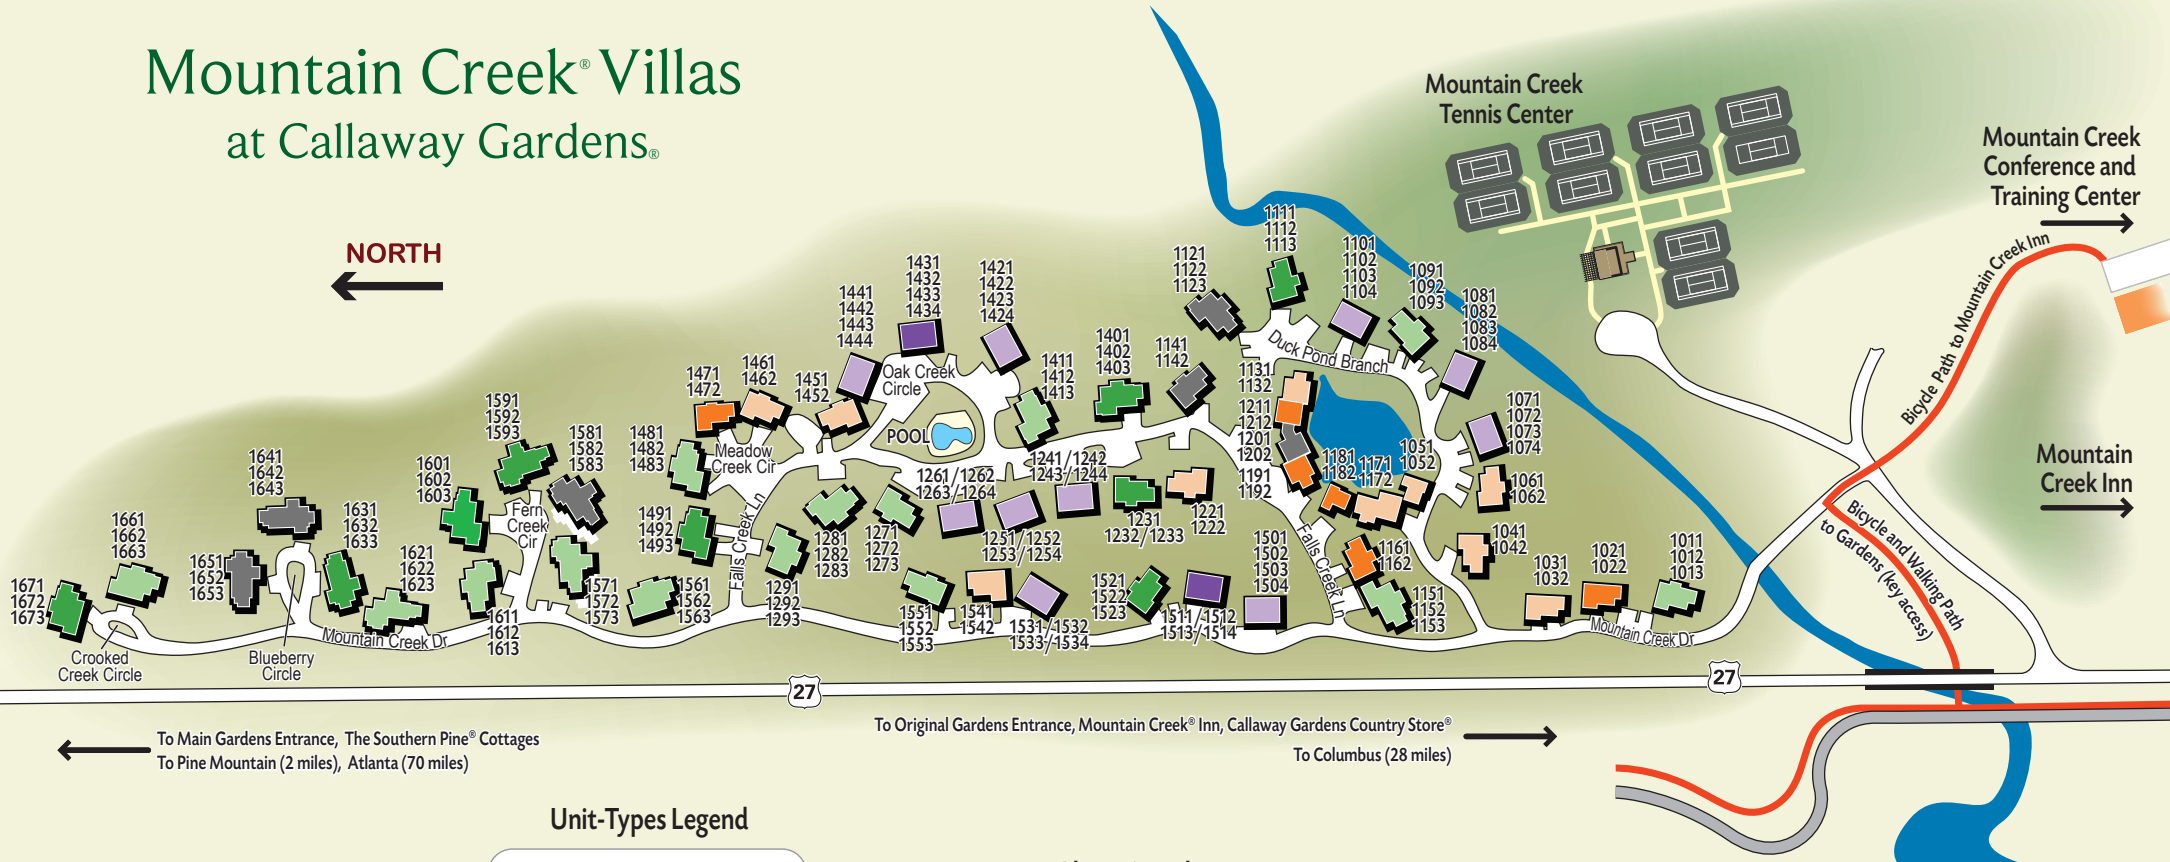

Mountain Creek® Villas at Callaway Gardens®

← To Main Gardens Entrance, The Southern Pine® Cottages
To Pine Mountain (2 miles), Atlanta (70 miles)

→ To Original Gardens Entrance, Mountain Creek® Inn, Callaway Gardens Country Store®
To Columbus (28 miles)

Unit-Types Legend

	2 Bedroom	3 Bedroom	4 Bedroom
Standard			
Deluxe			
Not Available to Rent			

Important Phone Numbers

CID (Consider It Done) 706.663.2281 From on-site phones 1234	EMERGENCY 706.663.5070 From on-site phones 0 or 5911
---	--